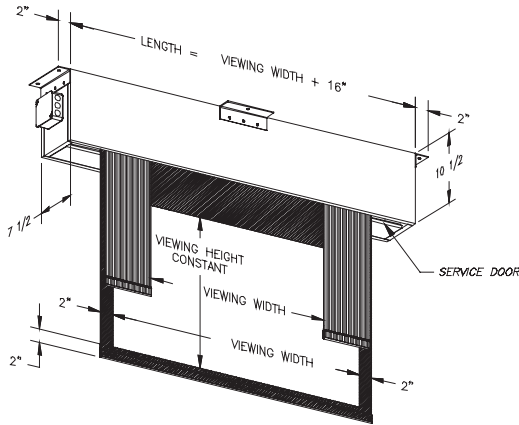

Vision XMV-II is an In-Ceiling Vertical Masking System Designed for all Widescreen (2.35:1) and HDTV (16:9) Formats

**Anamorphic**  
Widescreen

**4K**  
READY

PART NUMBER + SURFACE OPTION + VOLTAGE						SURFACES				Shipping		
Format	Diagonal	Viewing Area	Overall Dimension	Part Numbers	Housing Color Black: (B) White: (W) Custom: (C)	Vu-Flex Pro: (PR)	MSRP (\$)	Dealer Net (\$)	MSRP (\$)		Dealer Net (\$)	
EXAMPLE: XMV2045-080 PRB 1												
HDTV (16:9) to Standard (4:3) Format												
16:9	92"	45" x 80"	96"	XMV2045-080XXX	B/W/C						104 lbs.	
4:3	75"	45" x 60"	96"	XMV2045-080XXX	B/W/C						104 lbs.	
16:9	103"	50.50" x 89.75"	105.75"	XMV2050-089XXX	B/W/C						130 lbs.	
4:3	84"	50.50" x 67.25"	105.75"	XMV2050-089XXX	B/W/C						130 lbs.	
16:9	110"	54" x 96"	112"	XMV2054-096XXX	B/W/C						150 lbs.	
4:3	90"	54" x 72"	112"	XMV2054-096XXX	B/W/C						150 lbs.	
16:9	123"	60" x 107"	123"	XMV2060-107XXX	B/W/C						185 lbs.	
4:3	100"	60" x 80"	123"	XMV2060-107XXX	B/W/C						185 lbs.	
16:9	133"	65" x 116"	132"	XMV2065-116XXX	B/W/C						195 lbs.	
4:3	108"	65" x 86.75"	132"	XMV2065-116XXX	B/W/C						195 lbs.	
16:9	147"	72" x 128"	144"	XMV2072-128XXX	B/W/C						210 lbs.	
4:3	120"	72" x 96"	144"	XMV2072-128XXX	B/W/C						210 lbs.	
Widescreen (2.35:1) to HDTV (16:9) Format												
2.35:1	115"	45" x 106"	122"	XMV2045-106XXX	B/W/C						210 lbs.	
16:9	92"	45" x 80"	122"	XMV2045-106XXX	B/W/C						210 lbs.	
2.35:1	129"	50.50" x 118.75"	134.75"	XMV2050-118XXX	B/W/C						245 lbs.	
16:9	103"	50.50" x 89.75"	134.75"	XMV2050-118XXX	B/W/C						245 lbs.	
2.35:1	138"	54" x 127"	143"	XMV2054-127XXX	B/W/C						270 lbs.	
16:9	110"	54" x 96"	143"	XMV2054-127XXX	B/W/C						270 lbs.	
2.35:1	153"	60" x 141"	157"	XMV2060-141XXX	B/W/C						340 lbs.	
16:9	123"	60" x 107"	157"	XMV2060-141XXX	B/W/C						340 lbs.	