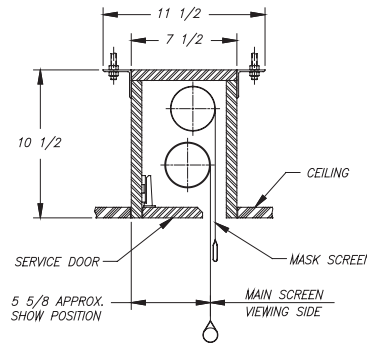

Features:

- » Designed for native Widescreen (2.35:1) and HDTV (16:9) projectors
- » Constant height
- » Masking screen formats 2.35:1 / 16:9 or 16:9 / 4:3
- » Choice of black or white mica finishes
- » Acoustical dampening for silent operation DDR™ (Dual Dampened Roller)
- » Precision mask to screen surface tolerances
- » Interfaces with all A/V control systems
- » Dual Decora switches included
- » Standard with 12" black leader
- » Trim kit included
- » Additional leader available upon request
- » 5 year warranty

Vision XMV-II is an In-Ceiling Vertical Masking System Designed for all Widescreen (2.35:1) and HDTV (16:9) Formats

Anamorphic
Widescreen

4K
READY

PART NUMBER + SURFACE OPTION + VOLTAGE						SURFACES				Shipping		
Format	Diagonal	Viewing Area	Overall Dimension	Part Numbers	Housing Color Black: (B) White: (W) Custom: (C)	Vu-Flex Pro: (PR)	MSRP ($)	Dealer Net ($)	MSRP ($)		Dealer Net ($)	
EXAMPLE: XMV2045-080 PRB 1												
HDTV (16:9) to Standard (4:3) Format												
16:9	92"	45" x 80"	96"	XMV2045-080XXX	B/W/C						104 lbs.	
4:3	75"	45" x 60"	96"	XMV2045-080XXX	B/W/C						104 lbs.	
16:9	103"	50.50" x 89.75"	105.75"	XMV2050-089XXX	B/W/C						130 lbs.	
4:3	84"	50.50" x 67.25"	105.75"	XMV2050-089XXX	B/W/C						130 lbs.	
16:9	110"	54" x 96"	112"	XMV2054-096XXX	B/W/C						150 lbs.	
4:3	90"	54" x 72"	112"	XMV2054-096XXX	B/W/C						150 lbs.	
16:9	123"	60" x 107"	123"	XMV2060-107XXX	B/W/C						185 lbs.	
4:3	100"	60" x 80"	123"	XMV2060-107XXX	B/W/C						185 lbs.	
16:9	133"	65" x 116"	132"	XMV2065-116XXX	B/W/C						195 lbs.	
4:3	108"	65" x 86.75"	132"	XMV2065-116XXX	B/W/C						195 lbs.	
16:9	147"	72" x 128"	144"	XMV2072-128XXX	B/W/C						210 lbs.	
4:3	120"	72" x 96"	144"	XMV2072-128XXX	B/W/C						210 lbs.	
Widescreen (2.35:1) to HDTV (16:9) Format												
2.35:1	115"	45" x 106"	122"	XMV2045-106XXX	B/W/C						210 lbs.	
16:9	92"	45" x 80"	122"	XMV2045-106XXX	B/W/C						210 lbs.	
2.35:1	129"	50.50" x 118.75"	134.75"	XMV2050-118XXX	B/W/C						245 lbs.	
16:9	103"	50.50" x 89.75"	134.75"	XMV2050-118XXX	B/W/C						245 lbs.	
2.35:1	138"	54" x 127"	143"	XMV2054-127XXX	B/W/C						270 lbs.	
16:9	110"	54" x 96"	143"	XMV2054-127XXX	B/W/C						270 lbs.	
2.35:1	153"	60" x 141"	157"	XMV2060-141XXX	B/W/C						340 lbs.	
16:9	123"	60" x 107"	157"	XMV2060-141XXX	B/W/C						340 lbs.	

All measurements are nominal

Custom sizes and formats are available upon request

SoundScreen surface comes standard with black SoundScreen liner. Optional SoundScreen Masking available

All units shipped in a wood crate

For assistance on selecting the proper Vision X product, contact a Vutec Account Manager at (954) 545-9000 Prices subject to change without prior notice