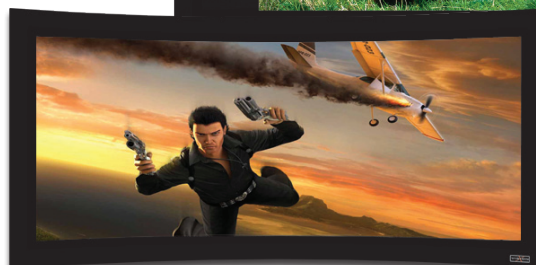

CinemaScope™ Widescreen 2.35:1